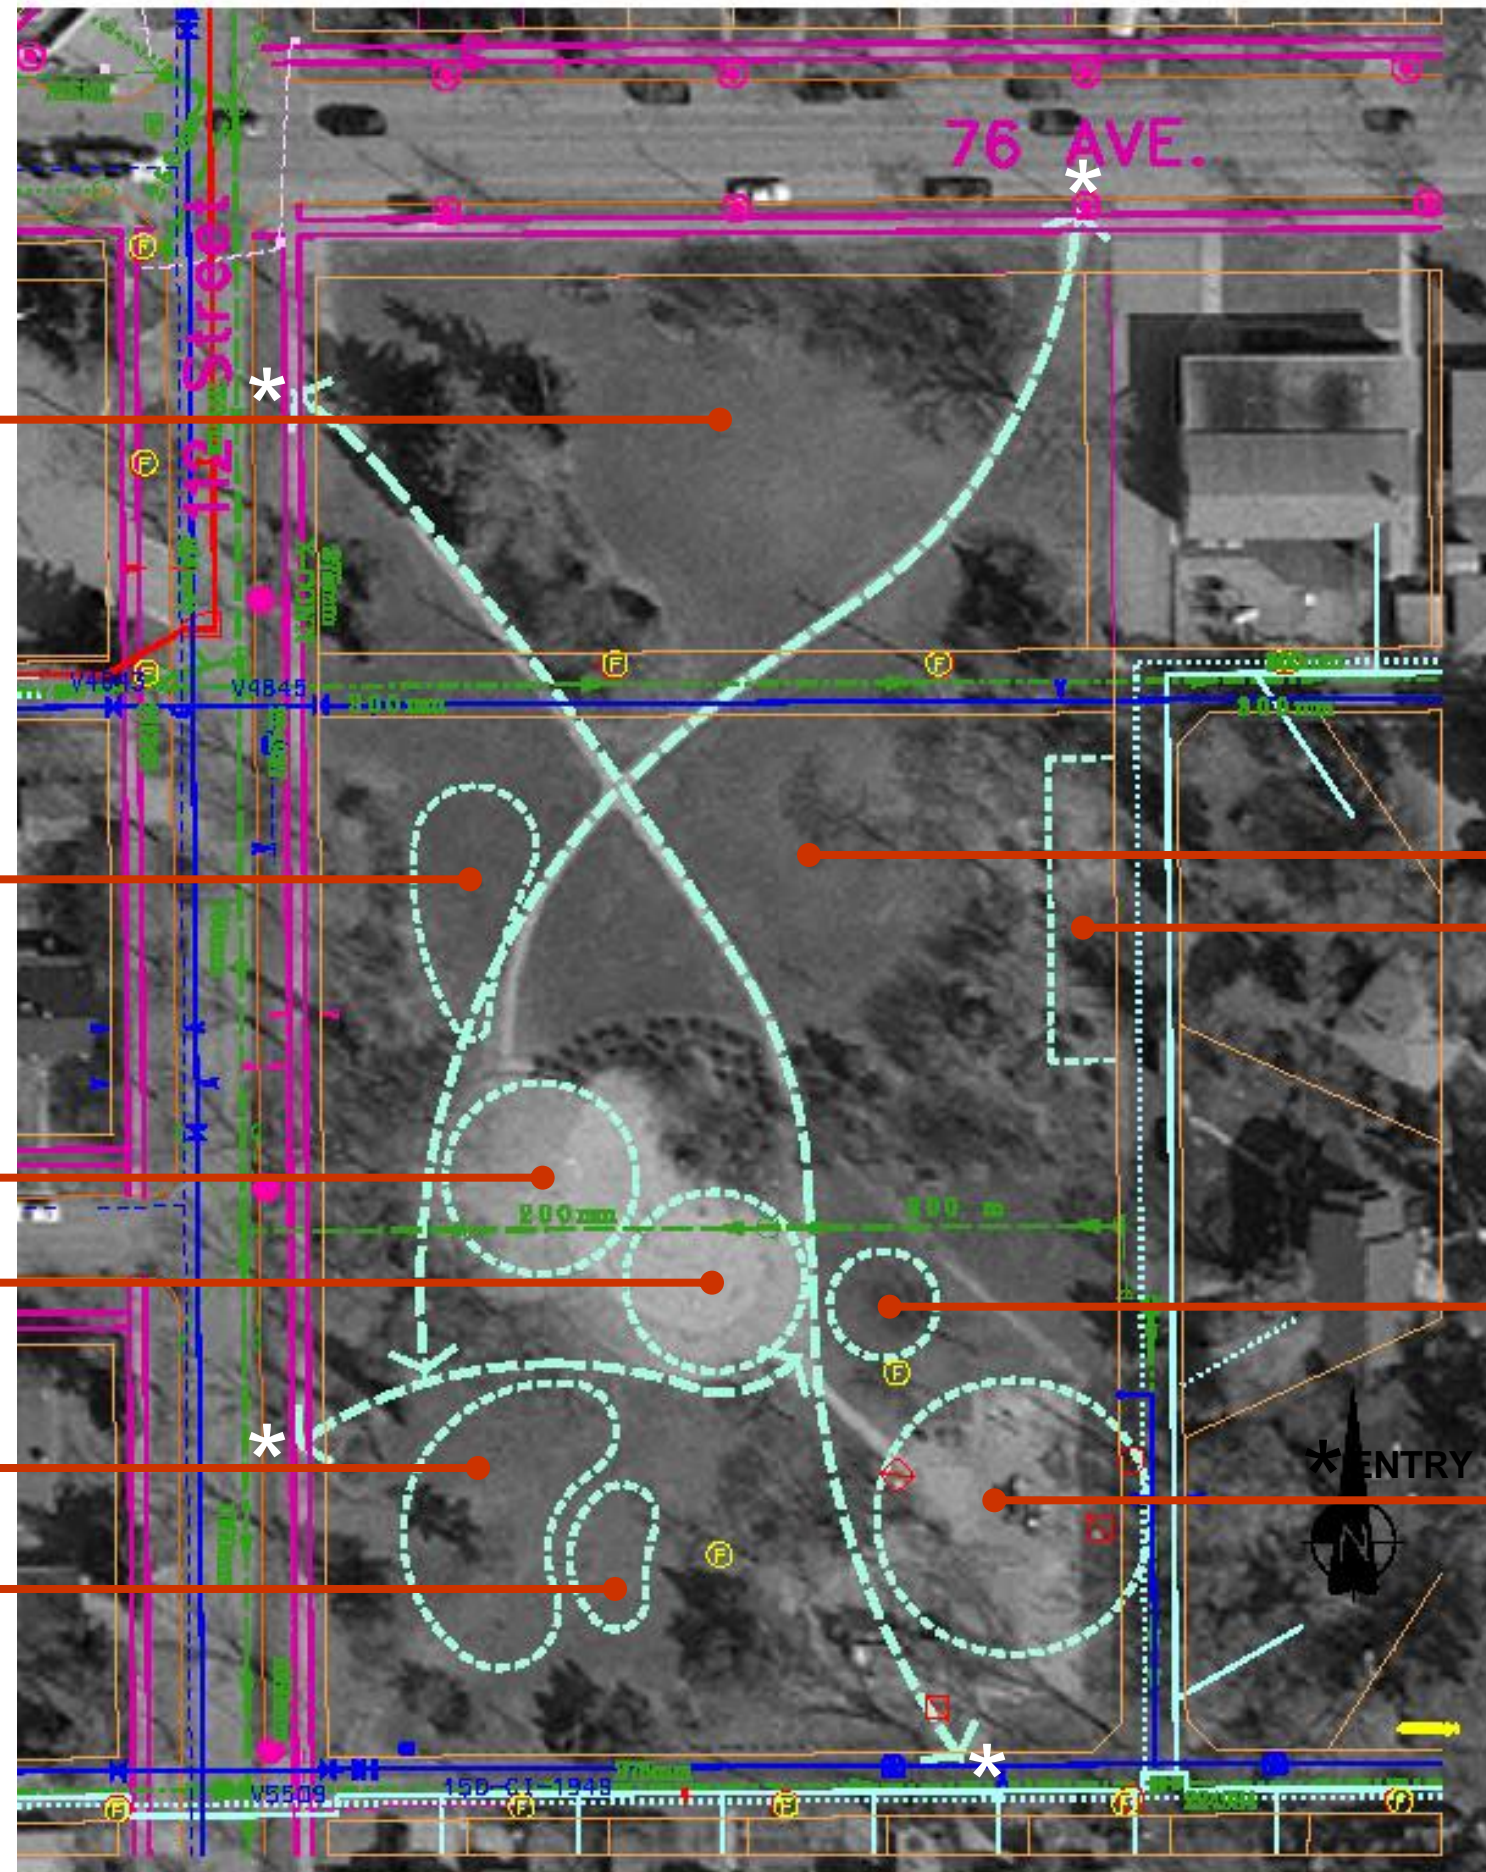

OPEN PLAY AREA

BIKE BUMPS

SKATEBOARD

SPRAY DECK

ACTIVATE OPEN AREA
(GREEN SHACK)

CLIMBING ROCK

QUIET AREA

ELIMINATE INFORMAL PARKING

SHELTER

EXISTING PLAYGROUND
(REHABILITATE)

* DENOTES PARK ENTRY LOCATION

McKernan Site Redevelopment – Concept 1